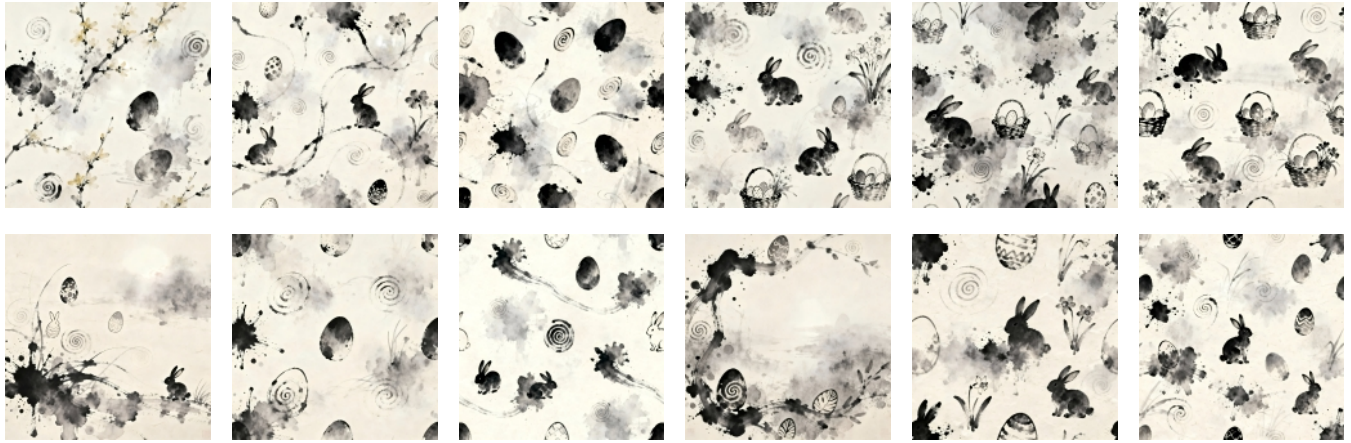

Paparua - te Aranga - Overlays & Effects

ARTKIT-K1024-00788

Art Party™

Copyright © 2026, Art Party

All rights reserved

Papers