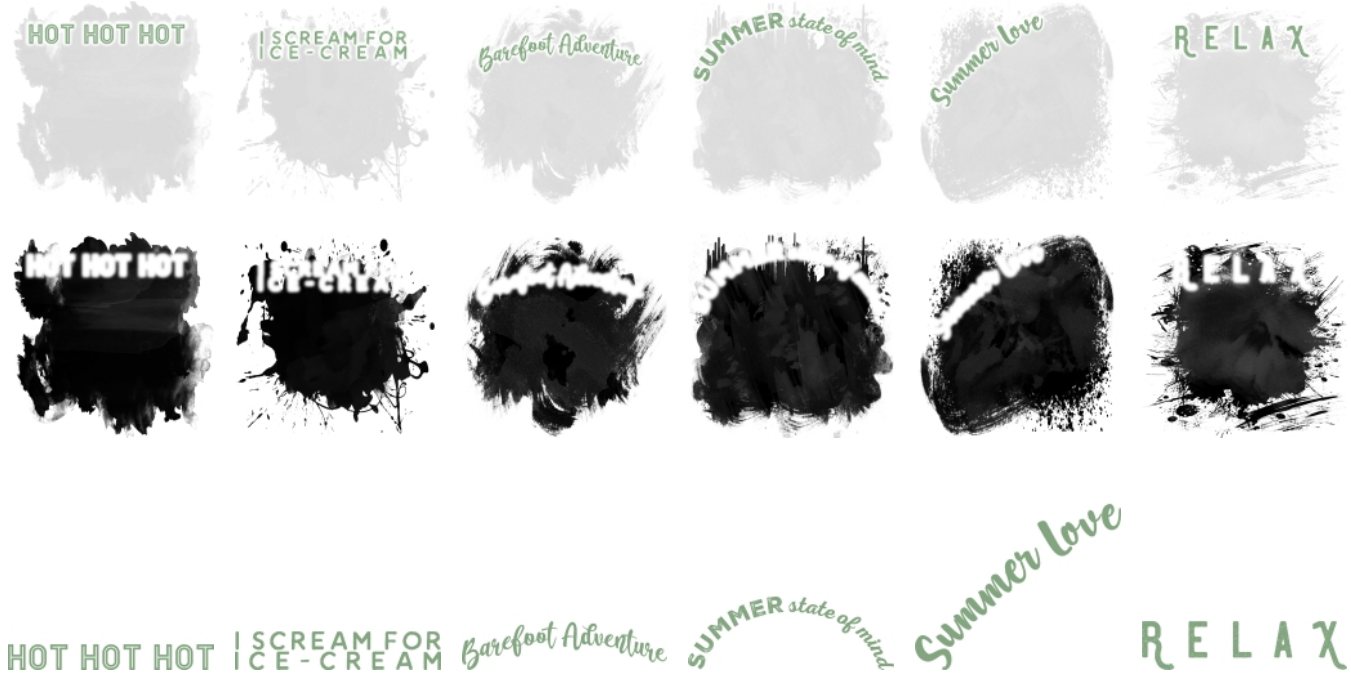

Show & Tell Masks - Summer Sojourn

ARTKIT-K1018-02540

Designs by Mandy King

Copyright © 2026, Mandy King

All rights reserved

Embellishments

Frames