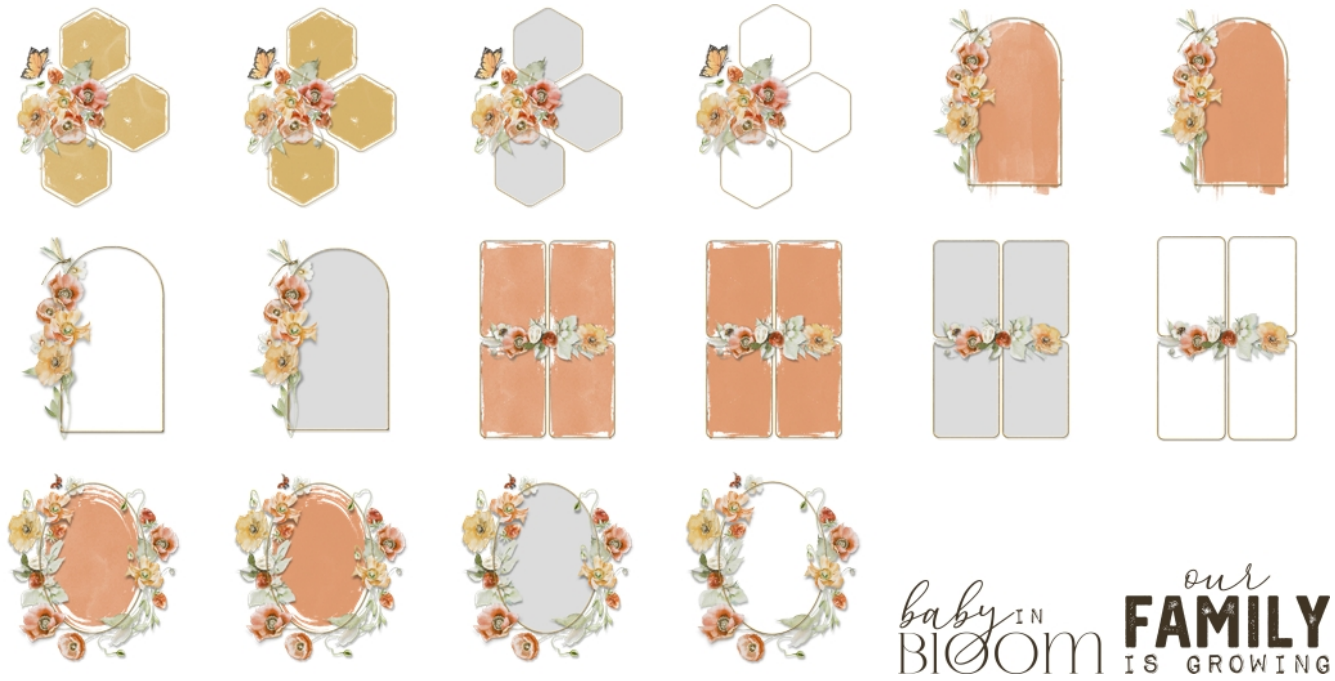

# Love Bug Collection

ARTKIT-K1004-00129

Cottage Arts

Copyright © 2026, Michelle Shefveland - Cottage Arts

All rights reserved

## Embellishments

SO MUCH *love*  
our little **LOVE BUG**  
is on the way  
WE CAN'T WAIT  
**TO MEET**  
*you*

our little  
**LOVE BUG**

you are  
precious

sweet  
baby

SO  
MUCH  
JOY

butterfly  
**KISSES**

spring  
BABY

**BABY  
SHOWER**

AlphaSets

Frames