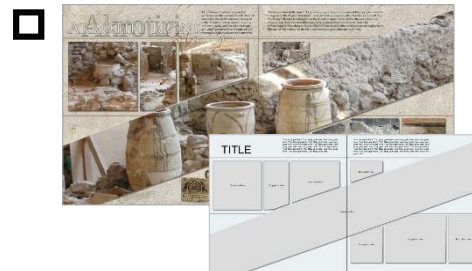

Virtual Party - PixieVerse

Virtual Party Blueprint Collection: Double Page Spreads

■ Indicates an alternate photo holder option

Hawaiian Adventure for 15 photos [9+6]
#p2PHawaiianAdventureBP

First Class for 12 photos [8+5]
#p2PFirstClassBP