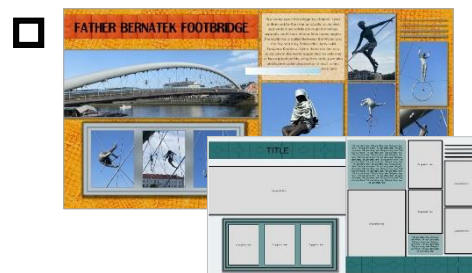

Virtual Party - PixieVerse

Virtual Party Blueprint Collection: Double Page Spreads

■ Indicates an alternate photo holder option

Hawaiian Adventure for 15 photos [9+6]
#p2PHawaiianAdventureBP

First Class for 12 photos [8+5]
#p2PFirstClassBP

Akrotiri Ruins for 9 photos [4+5]
#p2PAkrotiriRuinsBP

Ephesus for 10 photos [5+6]
#p2PEphesusBP

Laps Full for 6 photos [4+2]
#p2PLapsFullBP

Father Bernatek for 9 photos [4+5]
#p2PFatherBernatekBP

Pasta And Tiramisu for 21 photos [12+12]
#p2PPastaAndTiramisuBP