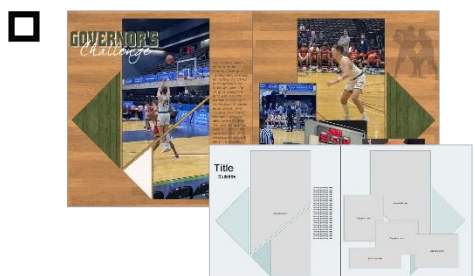

Virtual Party - PixieVerse

Virtual Party Blueprint Collection: Double Page Spreads

■ Indicates an alternate photo holder option

Hawaiian Adventure for 15 photos [9+6]
#p2PHawaiianAdventureBP

First Class for 12 photos [8+5]
#p2PFirstClassBP

Akrotiri Ruins for 9 photos [4+5]
#p2PAkrotiriRuinsBP

Ephesus for 10 photos [5+6]
#p2PEphesusBP

Laps Full for 6 photos [4+2]
#p2PLapsFullBP

Father Bernatek for 9 photos [4+5]
#p2PFatherBernatekBP

Pasta And Tiramisu for 21 photos [12+12]
#p2PPastaAndTiramisuBP

Train To Florence for 15 photos [8+9]
#p2PTrainToFlorenceBP

60th Birthday for 15 photos [5+10]
#p2P60thBirthdayBP

Governors for 6 photos [1+5]
#p2PGovernorsBP

*All Double Page Spreads (DPS) are also available as a Seamless Layflat (SLF) Template