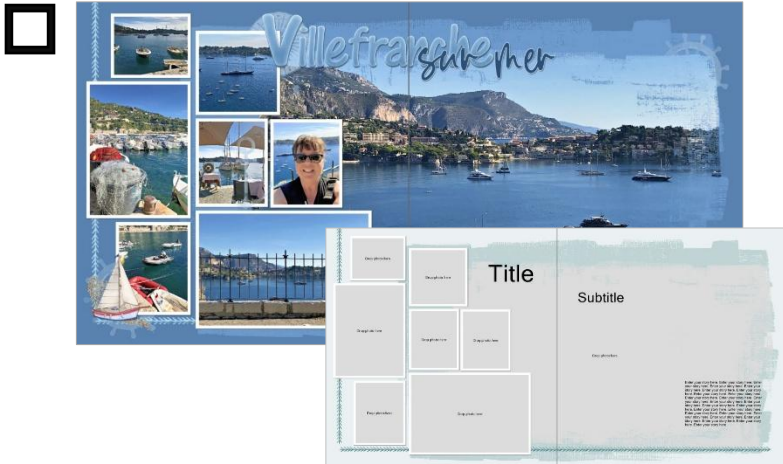

## Monthly Membership

■ Indicates an alternate photo holder option

Villefranche Sur Mer for 8 photos [8+1]  
#p2PVillefrancheSurMerBP

Magione Italy for 10 photos  
#p2PMagioneItalyBP

Furever Home for 8 photos [3+5]  
#p2PFureverHomeBP

FIT Alumni for 5 photos  
#p2PFITAlumniBP

Cataracts for 12 photos [7+5]  
#p2PCataractsBP

Unexpected Stay for 13 photos  
#p2PUnexpectedStayBP

\*All Double Page Spreads (DPS) are also available as a Seamless Layflat (SLF) Template