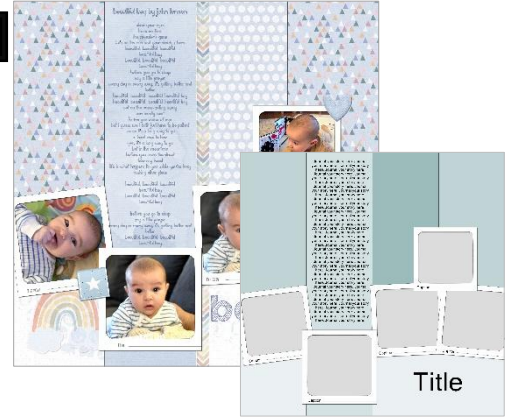

Blueprints: August 2025

Monthly Membership

■ Indicates an alternate photo holder option

Latin Quarter for 12 photos [8+5]
#p2PLatinQuarterBP

Beautiful Boy for 5 photos
#p2PBeautifulBoyBP

Hoppin' Great Time for 18 photos [9+10]
#p2PHoppinGreatTimeBP

Kelsey Creek Trail for 16 photos
#p2PKelseyCreekTrailBP

Basilica of San Clemente for 13 photos [7+7]
#p2PBasilicaOfSanClementeBP

Seriously Good Food for 4 photos
#p2PSeriouslyGoodFoodBP

*All Double Page Spreads (DPS) are also available as a Seamless Layflat (SLF) Template