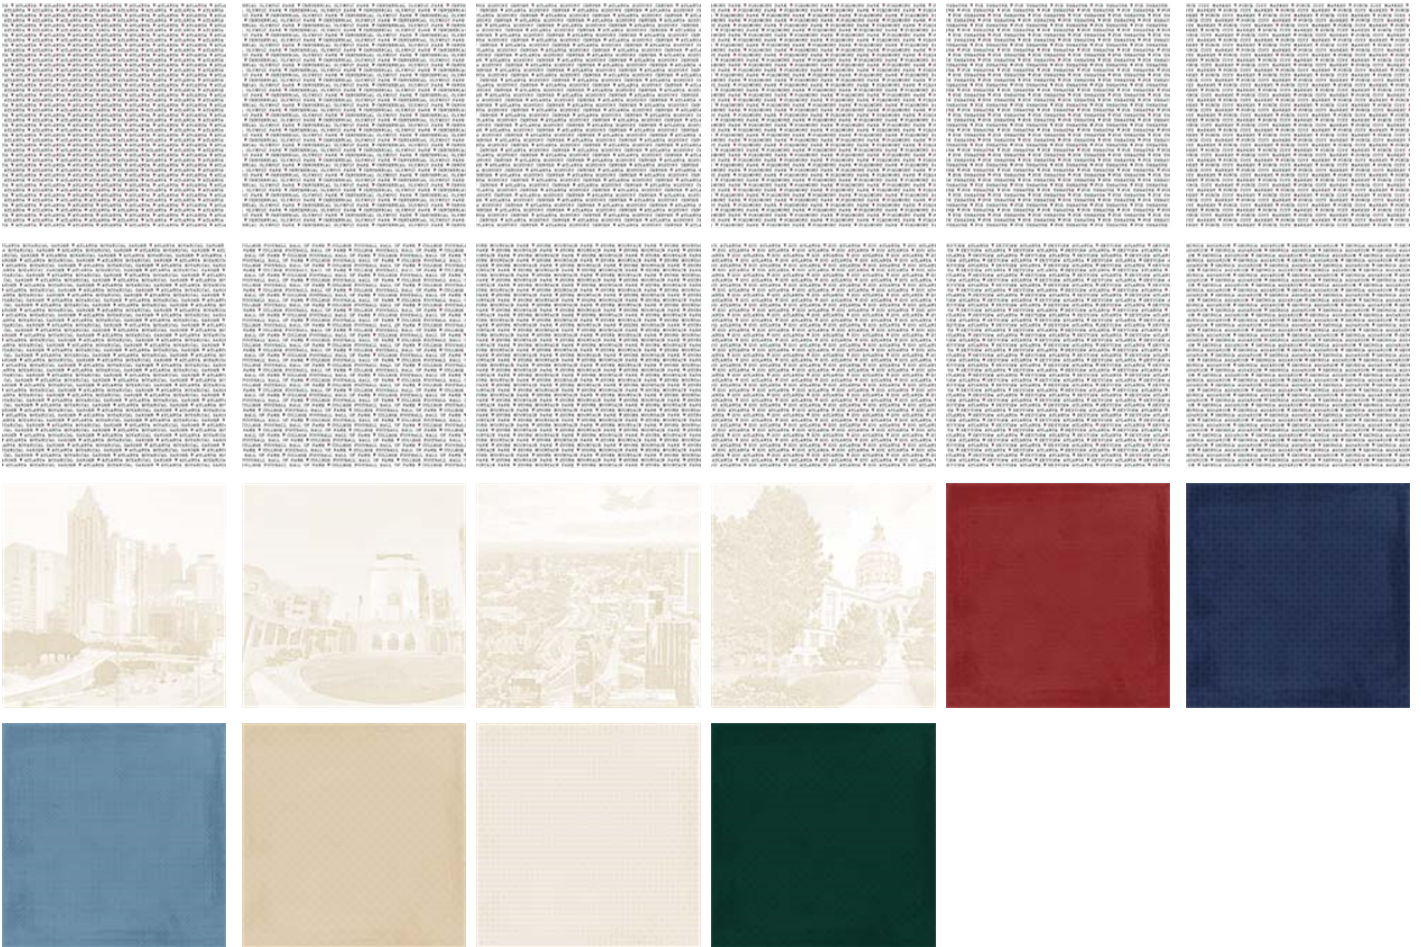

City Break - Atlanta - BUNDLE

ARTKIT-K0003-13725

Copyright © 2020, Forever Design Brand

All rights reserved

Papers

Embellishments

MITCHELL STREET BAKER STREET CAPITOL SQUARE PIEDMONT AVENUE TRINITY AVENUE NORTH AVENUE