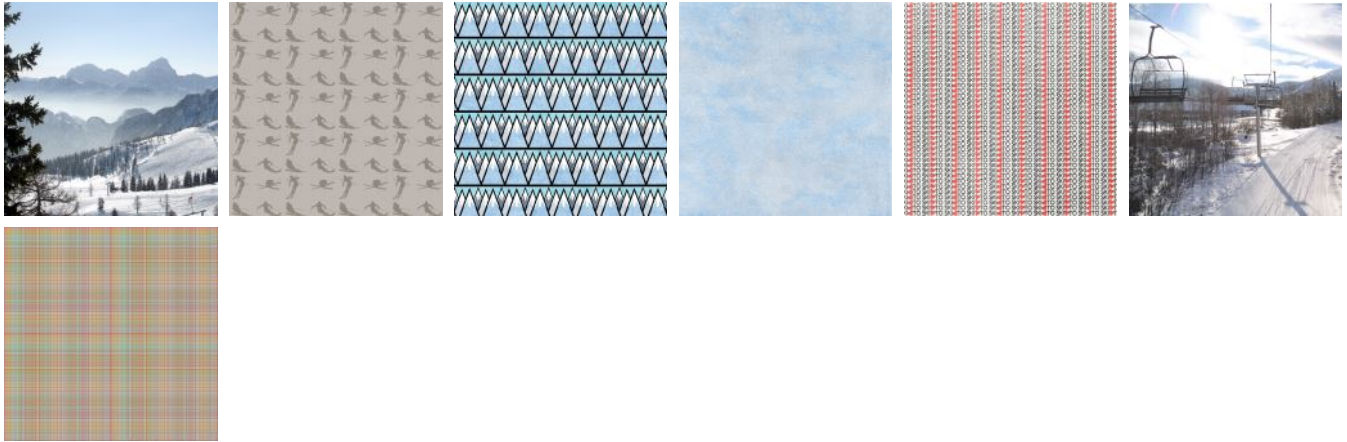

# Downhill

Commercial kit ID: 3.2241

Copyright © 2016, Forever, Inc.

All rights reserved

## Embellishments