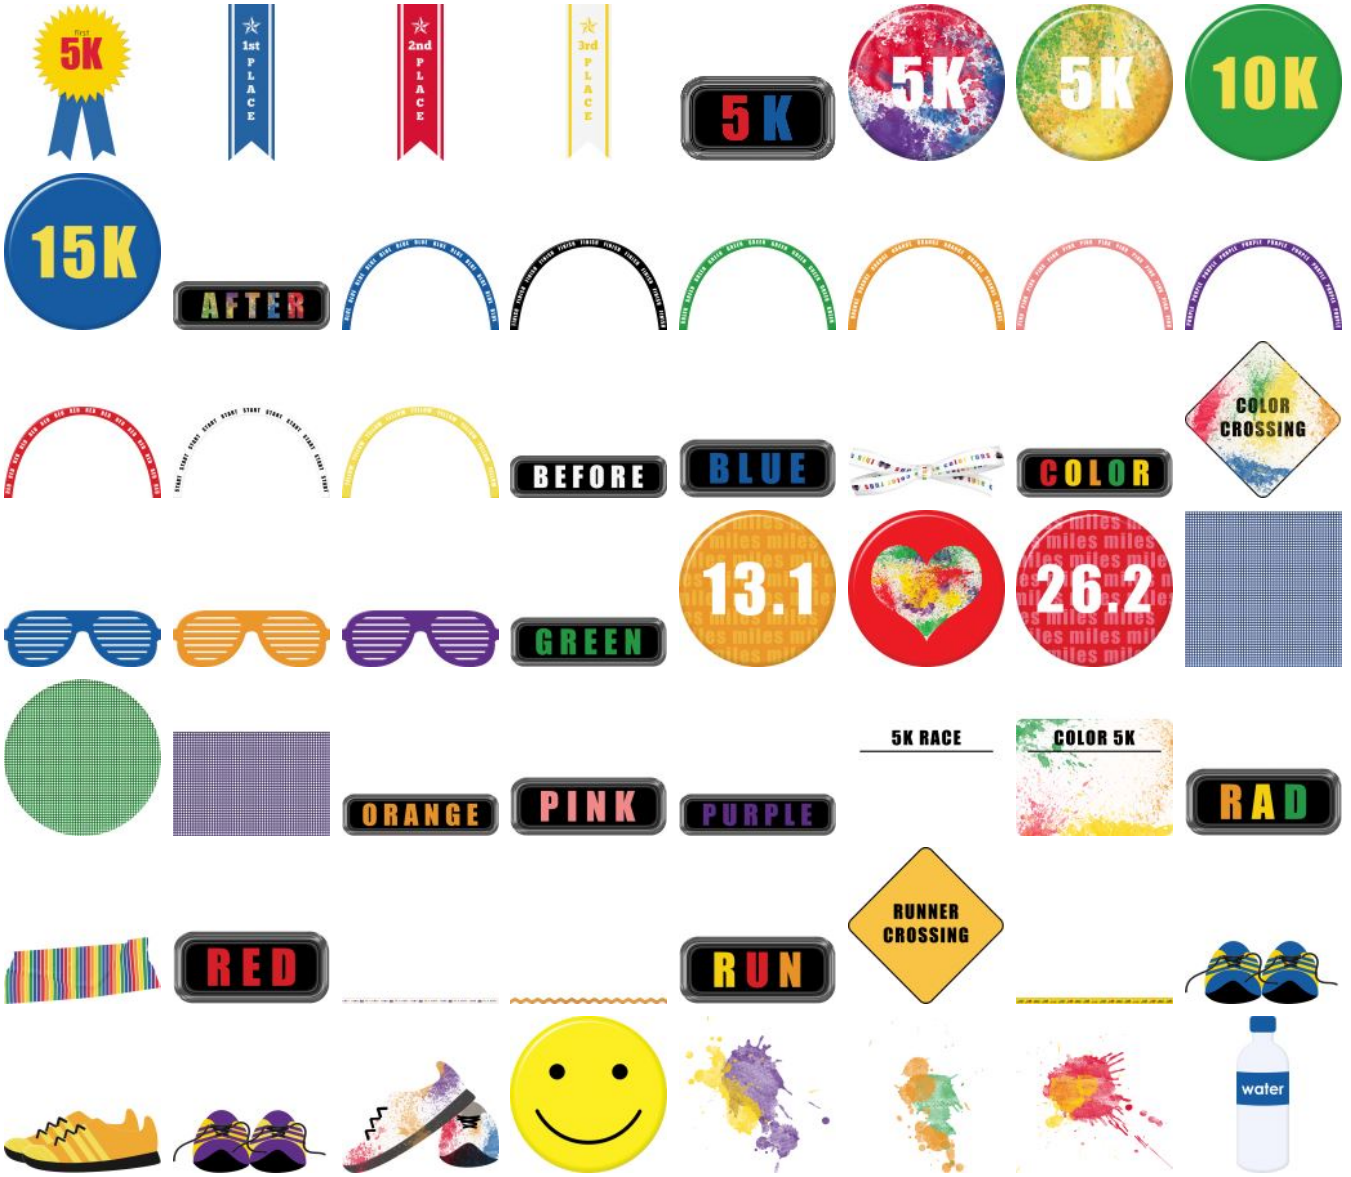

# Running Bundle

Commercial kit ID: 1008.1129

Copyright © 2017, Simply Kelly Designs

All rights reserved

## Papers

Embellishments

**YELLOW**

**5K 5K 10K 10K 15K 15K**

**HALF** marathon **HALF** marathon

RACE

**MARATHON** **MARATHON**